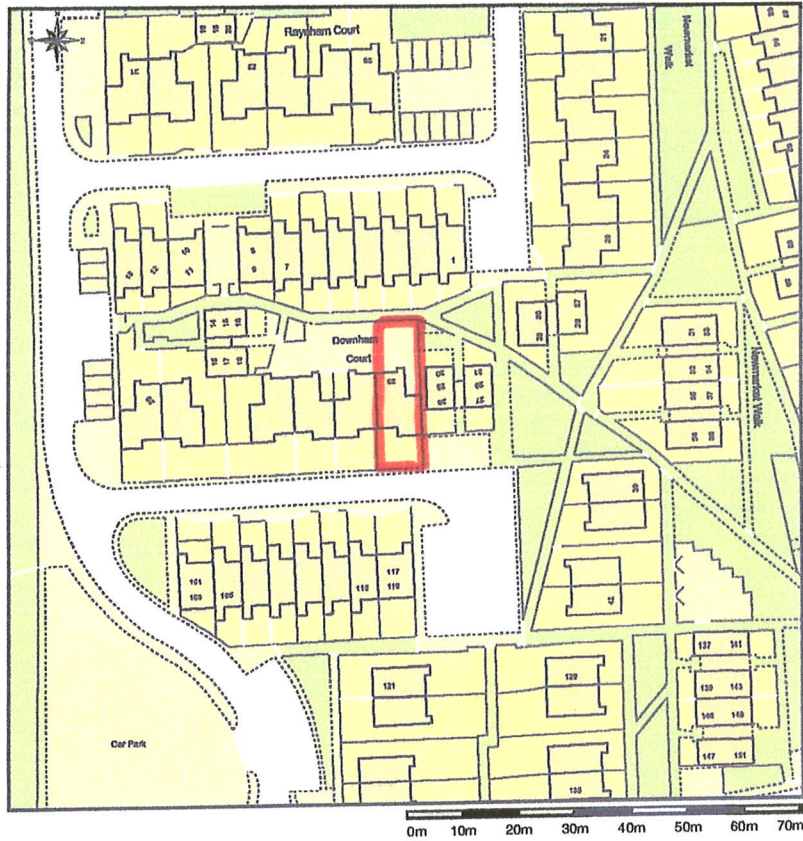

Location Plan of 25 Downham Court, South Shields, NE33 4LQ

This Plan includes the following Licensed Data: OS MasterMap Colour PDF Location Plan by the Ordnance Survey National Geographic Database and incorporating surveyed revision available at the date of production. Reproduction in whole or in part is prohibited without the prior permission of Ordnance Survey. The representation of a road, track or path is no evidence of a right of way. The representation of features, as lines is no evidence of a property boundary. © Crown copyright and database rights, 2015. Ordnance Survey 0100031673

Scale: 1:1250, paper size: A4

ST0831 / 15 HFUL

plans ahead by emapsite™

Prepared by: David Hillary, 19-08-2015